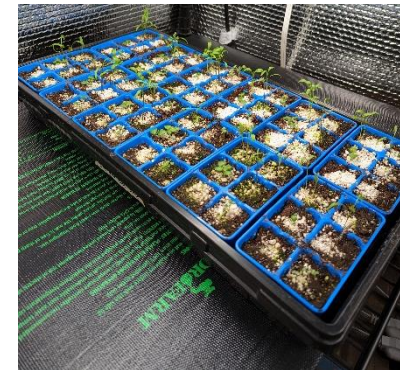

**POLSGROVE HILL  
FARM**

<https://www.polsgrovehill.com>

6-cell pot      2" pot

2" pots

6-cell pots

## Fruits and Vegetables

<u>Plant Type</u>	<u>Variety</u>	<u>Seed Company</u>	<u>Pot Size</u>	<u>Plant Sale</u>	<u>Order Qty</u>	<u>Notes</u>
Cabbage	Chinese Cabbage	Baker Creek	6			
Cabbage (pointed head)	Caraflex (green)	Johnny's	6			1-1.5 lb heads
Cabbage (storage)	Promise (green)	Johnny's	6			4-8 lb heads
Cabbage (storage)	Ruby Perfection (red)	Johnny's	6			3.5 lb heads
Collards	Vates	Baker Creek	1			
Cucumber	Beit Alpha	Baker Creek	1 multi			Small cucumbers
Cucumber	Dar Cucumber	Baker Creek	1 multi	X		Bushing
Cucumber	Salt and Pepper	Johnny's	1 multi			
Cucumber (pickling)	Max Pack	Johnny's	1 multi	X		
Cucumber (pickling)	Spacemaster	Burpee	1 multi	X		containers or hanging baskets
Cucumber (slicing)	Bristol	Johnny's	1 multi	X		
Eggplant	Florida Highbush	Seed Savers	1	X		
Eggplant	Turkish Delight	Johnny's	1	X		
Eggplant	Paloma	Johnny's	1	X		
Kale	Dwarf Blue Curled Scotch	Seed Savers	6 combo	X		
Kale	Russian Red	Baker Creek	6 combo	X		
Kale	Scarlet	Baker Creek	6			
Kale	Nero Di Toscana	Baker Creek	6 combo	X		
Kohlrabi	Terek	Johnny's	6			
Leeks	Giant Musselburgh	Baker Creek	1 multi	X		Winter Hardy
Leeks	King Richard	Johnny's	1 multi	X		Summer (75 days)
Leeks	Bandit	Johnny's	1 multi			Winter (120 days) - Can overwinter with cover
Lettuce	Intercut	Johnny's	6 combo	X		Frizzy lettuce
Lettuce	Lolla Rossa	Seed Savers	6 combo	X		(55 days)
Lettuce	Henderson's Black-Seeded Simpson	Baker Creek	6 combo	X		
Lettuce	Forellenschluss	Baker Creek	6 combo	X		
Lettuce	Slobolt	Seed Savers	6 combo	X		Slow to bolt (45 days)
Lettuce	Vulcan	Johnny's	6 combo	X		Early Season (52 days)